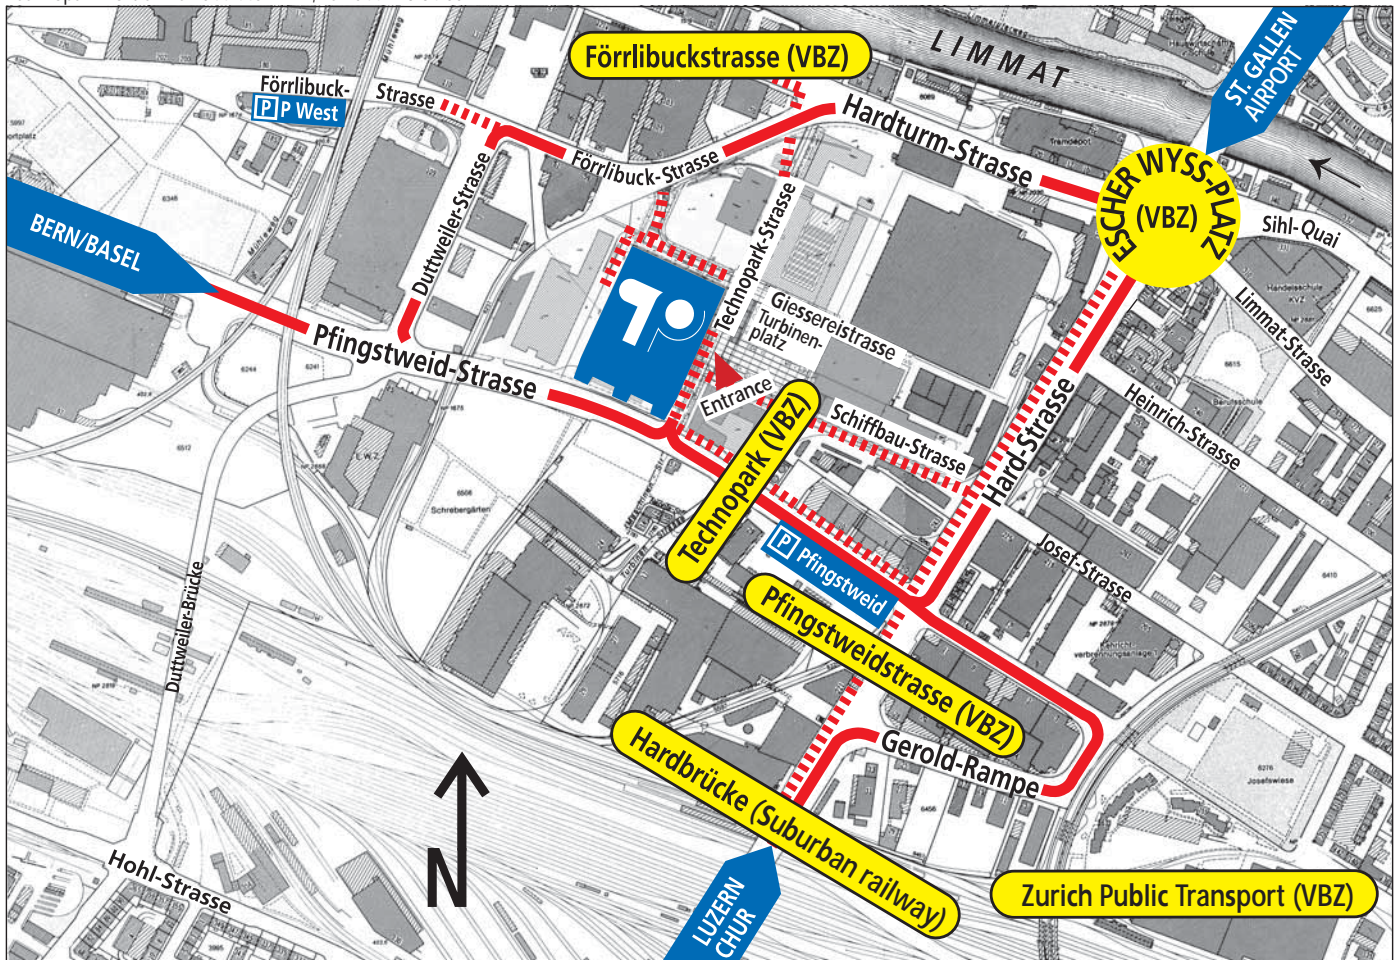

How to find us

Technoparkstrasse 1, 8005 Zurich, Tel. 044 445 10 00, Fax 044 445 10 01, www.technopark.ch
Technopark Portier: Tel. 044 445 11 11, Fax 044 273 34 50

Used by permission of the Zurich city surveyor's office: 14.6.94

Arrival by public transport

Tram (VBZ) No. 4 to Förrlibuck (then 4 minutes' walk to Technoparkstrasse, follow dashed lines across Escher Wyss site)

Tram (VBZ) No. 4 or 13 to Escher Wyss Platz (then 8 minutes' walk to Technoparkstrasse, follow dashed lines along Hardstrasse / Pfingstweidstrasse)

Bus (VBZ) No. 54 from Escher Wyss Platz or from Altstetten station to Technopark (then 2 minutes' walk to Technoparkstrasse, follow dashed lines)

Bus (VBZ) No. 33 to Pfingstweidstrasse (then 4 minutes' walk to Technoparkstrasse, follow dashed lines)

Bus (VBZ) No. 72 to Pfingstweidstrasse (then 4 minutes' walk to Technoparkstrasse, follow dashed lines)

Suburban train S3 / S5 / S6 / S7 / S9 / S12 / S16 (all via Zurich main station), or various mainline trains via Zurich main station to Hardbrücke (then 8 minutes' walk to Technoparkstrasse, follow dashed lines along Hardstrasse).

* Frequency: between 6.00 a.m. - 8.00 p.m., every 6 - 8 min.

** Frequency: between 6.00 - 8.00 a.m. / 4.00 - 5.00 p.m., every 6 - 8 min., otherwise every 10 - 15 min.

Arrival by car

Very few metered parking spaces in the TECHNOPARK® Zurich underground garage, more PP Parkhaus (parking garage) P Pfingstweid und P West

from St. Gallen / Flughafen: take Rosengartenstrasse, Escher-Wyss-Platz (bridge), Hardturmstrasse, Förrlibuckstrasse, Duttweilerstrasse (Toni-Molkerei), Pfingstweidstrasse (continuous line), Technoparkstrasse (dashed line)

from Berne or Basle: take Pfingstweidstrasse (continuous line), Technoparkstrasse (dashed line)

from Lucerne / Chur: over Hardbrücke bridge, take Geroldstrasse exit to Pfingstweidstrasse (continuous line), Technoparkstrasse (dashed line)

from Zurich city: via Escher Wyss Platz, Hardstrasse or Hardturmstrasse (continuous line)

from Hardturm "Park and Ride": take tram (VBZ) No. 4 to Förrlibuckstrasse

Leaving TECHNOPARK® in the Pfingstweidstrasse direction: to Bern/Basel

Leaving TECHNOPARK® in the Förrlibuckstrasse direction: to St.Gallen/airport/Luzern/Chur and Zurich city